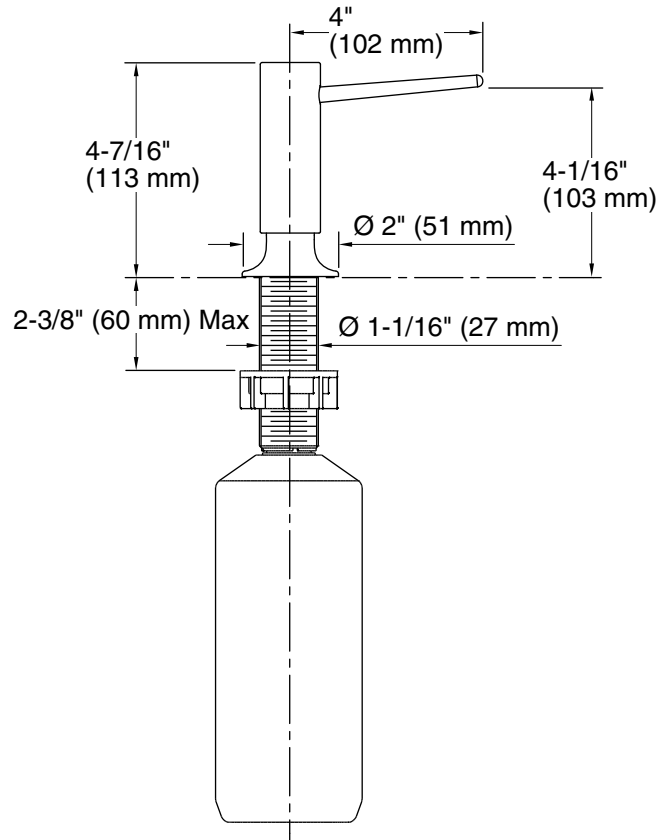

Soap/Lotion Dispenser K-1995

Features

- Holds up to 16 ounces of soap or lotion; refillable from top.
- Greater thread length is suitable for use with thicker countertops.
- Coordinates with contemporary-style faucets.

Technical Information

All product dimensions are nominal.

Material: Brass

Notes

Install this product according to the installation guide.